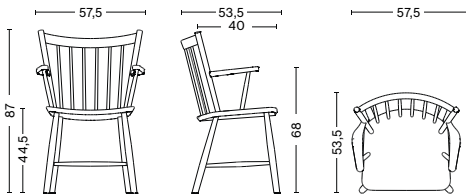

J42 CHAIR

PRODUCT FACT SHEET

HAY

J42 CHAIR

DESIGN BY BØRGE MOGENSEN, 2017

HAY's reproduction of Børge Mogensen's classic J42 Chair clearly reflects his design philosophy. Precise proportions with simple horizontal and vertical lines are used to construct a curved spindled backrest and angular armrests. Crafted in solid wood the design has a timeless quality that is built to provide lasting comfort. Available in oak or beech in a variety of oiled, natural or coloured finishes.

DIMENSIONS

WIDTH 57,5 CM
DEPTH 53,5 CM
HEIGHT 87 CM
SEAT HEIGHT 44,5 CM
SEAT WIDTH 39 CM

MATERIALS

BACKREST

Oak veneer.
Coloured versions in beech veneer.

SEAT

Beech veneer core with top and bottom layers in oak veneer. Coloured versions feature top and bottom layers in beech veneer.

DIMENSIONS

WIDTH 43 CM
DEPTH 40 CM
HEIGHT 2 CM

MATERIALS

FOAM
20 mm Polyurethane foam.

BACKING
Non-slip backing.

OPTIONS

CMHR foam (fire retardant).

COLOUR & FINISH